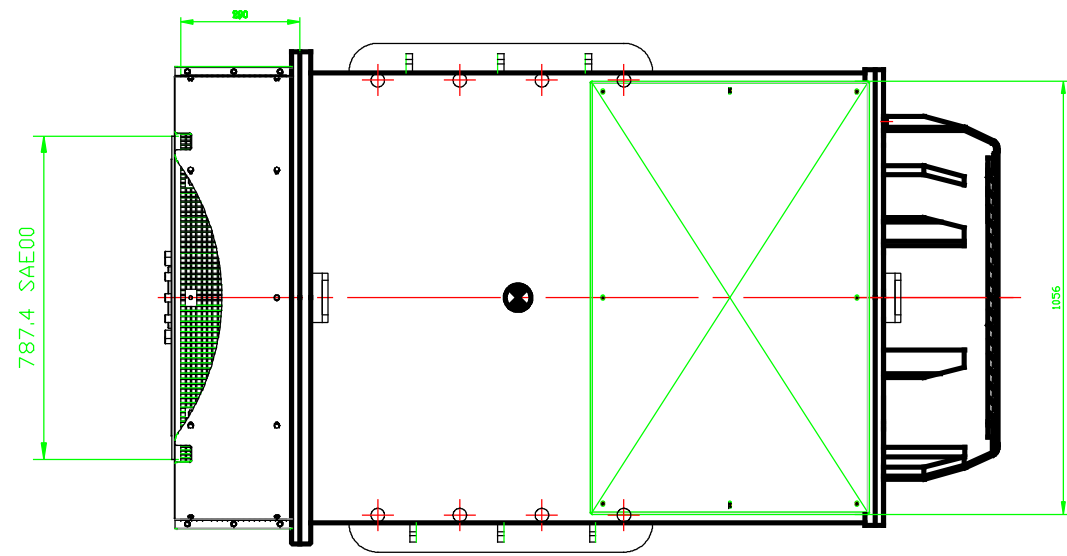

DIMENSION IN mm

G	G	G	G	C A D
F	F	F	F	
E	E	E	E	
D	D	D	D	
C	C	C	C	
B	B	B	B	
B	15.01.2013	Brunner F.	Input of measurements	REVISION:
A	10.07.2012	Brunner F.	First Issuance	
INDEX	DATE	NAME		
This document contains confidential information which must not be copied, nor disclosed to any person without our prior authority in writing			Type:	ACG3000-4-400
			Drawing-number:	ACG3000S560
			Revision:	B
Draw.	2012.07.10	Brunner Florian	Frame size:	560
Coord.	2012.07.10	Brunner Florian	Bearings:	singlebearing
Checked	2012.07.10	Brunner Florian		
	Date	Name		
ACG			ACG Ges.m.b.H Badhöring 35 4782 St. Florian am Inn Austria	