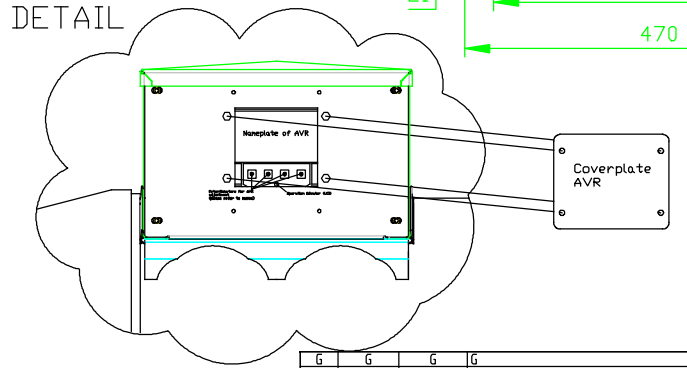

Direction of cable entry can be changed (left or right seen from NDE) and should be conformed by order

Cable entry covered with aluminium plate.
Size of cable entry underneath about: 220x130mm

Access to AVR through coverplate on right side of terminal box (seen from NDE) SEE DETAIL

G	G	G	G	C A D
F	F	F	F	
E	E	E	E	
D	D	D	D	
C	C	C	C	
B	12.06.2012	Brunner Florian	Input of height measurement on shaft Key, revision of terminal box	
A	12.06.2008	Brunner Florian	First Issuance	
INDEX	DATE	NAME	REVISION	

This document contains confidential information which must not be copied, nor disclosed to any person without our prior authority in writing			Type:	ACG0080-4-400
			Drawing-number:	ACG0080D225
			Frame size:	225
			Bearings:	doublebearing
Draw.	12.06.08	Brunner Florian		
Coord.	12.06.08	Brunner Florian		
Checked	12.06.08	Brunner Florian		
	Date	Name		