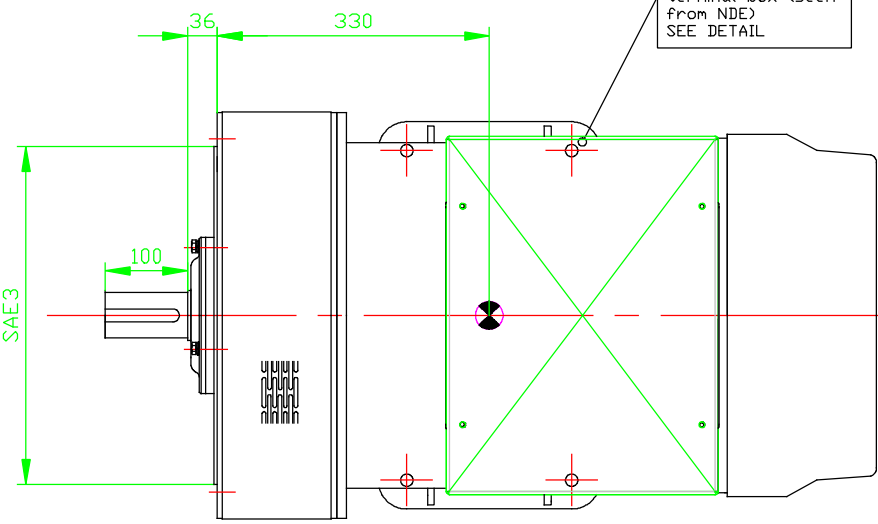

Direction of cable entry can be changed (left or right seen from NDE) and should be conformed by order

Cable entry covered with aluminium plate.
Size of cable entry underneath about: 220x130mm

Access to AVR through coverplate on right side of terminal box (seen from NDE) SEE DETAIL

G	G	G	G	C A D
F	F	F	F	
E	E	E	E	
D	D	D	D	
C	C	C	C	
B	12.06.2012	Brunner Florian	Input of height measurement on shaft Key, revision of terminal box	
A	12.06.2008	Brunner Florian	First Issuance	
INDEX	DATE	NAME	REVISION	

This document contains confidential information which must not be copied, nor disclosed to any person without our prior authority in writing			Type:	ACG0080-4-400
			Drawing-number:	ACG0080D225
			Frame size:	225
			Bearings:	doublebearing
Draw.	12.06.08	Brunner Florian		
Coord.	12.06.08	Brunner Florian		
Checked	12.06.08	Brunner Florian		
	Date	Name		