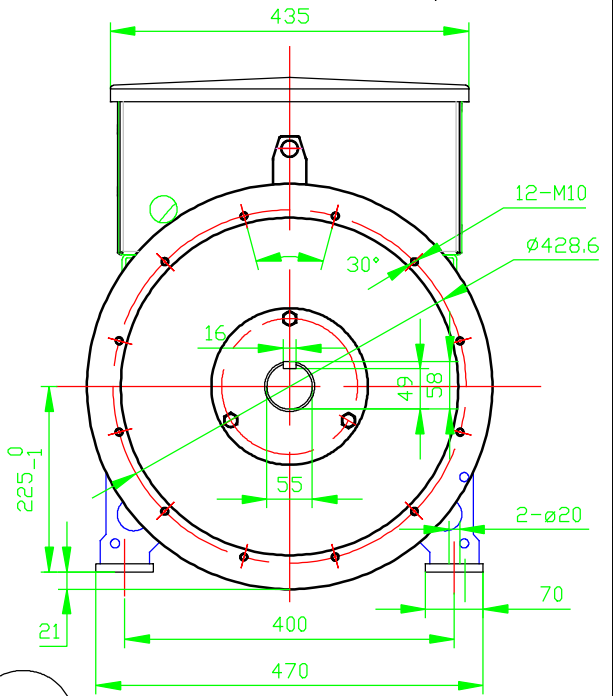

Direction of cable entry can be changed (left or right seen from NDE) and should be conformed by order

Cable entry covered with aluminium plate.
Size of cable entry underneath about: 220x130mm

Access to AVR through coverplate on right side of terminal box (seen from NDE) SEE DETAIL

G	G	G	G	C A D
F	F	F	F	
E	E	E	E	
D	D	D	D	
C	C	C	C	
B	12.06.2012	Brunner Florian	Input of height measurement on shaft Key, revision of terminal box	
A	12.06.2008	Brunner Florian	First Issuance	
INDEX	DATE	NAME	REVISION	

This document contains confidential information which must not be copied, nor disclosed to any person without our prior authority in writing			Type:	ACG0080-4-400
			Drawing-number:	ACG0080D225
			Frame size:	225
			Bearings:	doublebearing
Draw.	12.06.08	Brunner Florian		
Coord.	12.06.08	Brunner Florian		
Checked	12.06.08	Brunner Florian		
	Date	Name		